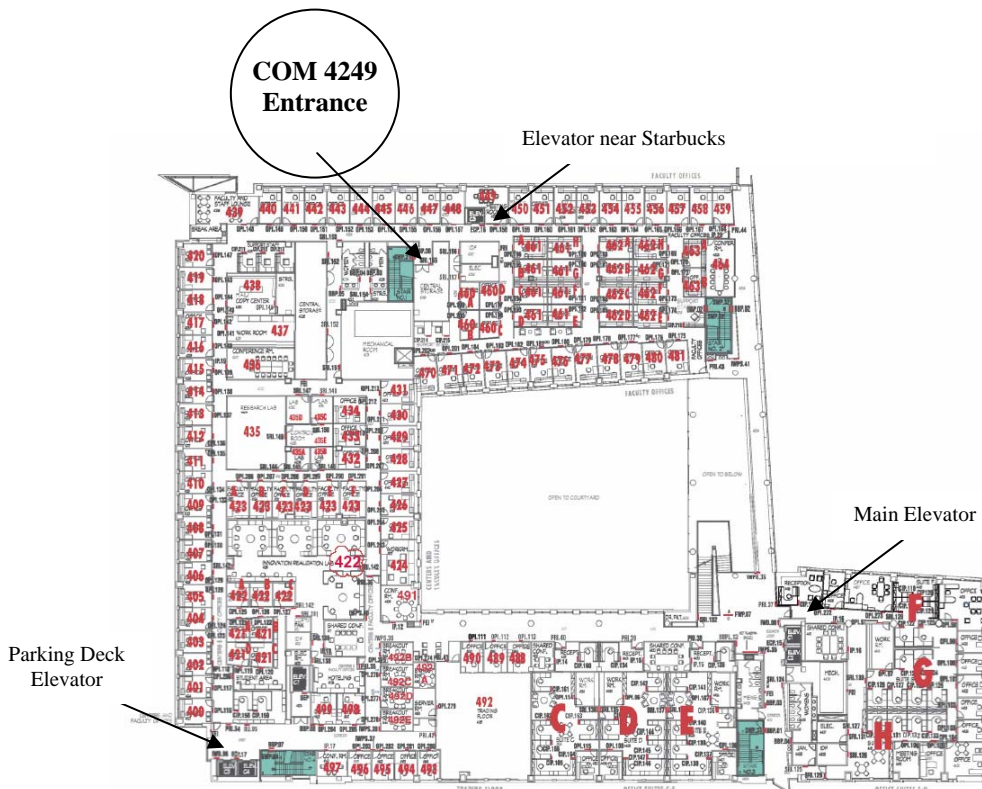

Directions to the Experiential Lab (COM 4249)

Reach the fourth floor through the elevator close to Starbucks, turn right when you get out of the elevator, turn left at the exit sign, Room 4249 is straight ahead

Or

Reach the fourth floor through the elevator or the stairs in the lobby (close to the main entrance of COM), go right after you get out of the elevator (or turn left if you were walking up from the stairs), walk across the sky bridge, turn left at the end of the hallway (2nd door) and enter the Faculty & Office Center, turn left at the exit sign (past the elevator), Room 4249 is straight ahead.

Or

Reach the fourth floor through the elevator close to the parking deck, enter the Faculty & Office Center through the door next to the screen, walk down the hallway, turn right at the end of the hallway, turn right again at exit sign (before elevator), Room 4249 is straight ahead.

1 Management Building (Building C) Fourth Floor Sign Location Plan
Scale: N.T.S.